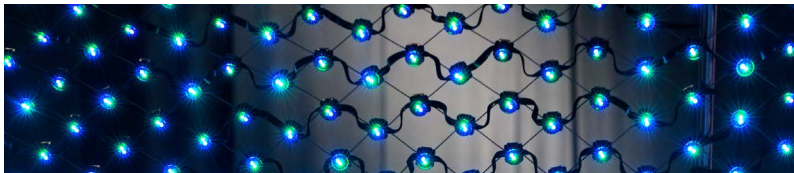

## The Latest in Safety and Design

SkyDeck™ and Carl Stahl® have teamed up to provide the newest technology for overhead safety and optics.

# This unique pairing has all the benefits of a SkyDeck™ wire grid system.

By adding Carl Stahl®'s unique X-LED puck to the cross points of SkyDeck™ wires, your grid becomes its own light show. From displaying images as if it were a TV to custom lighting effects, each puck is capable of being individually controlled, resulting in an amazing and captivating experience for your audience.

**Carl Stahl® X-LED pucks are designed with foot traffic in mind. Just like SkyDeck™ grids, they are capable of withstanding the rigor of riggers.**

Transform arenas, concerts, and sporting events into an immersive and unforgettable experience.

# Do you see the possibilities SkyDots™ brings to your venue?

Take advantage of the benefits of SkyDeck™. Walkable surface allows for safe and efficient overhead access.

Each X-LED puck is individually programmable. This allows for infinite design possibilities.