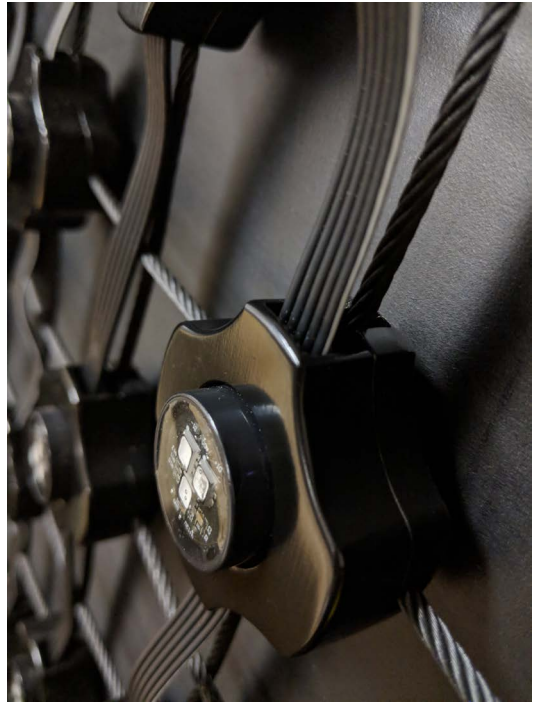

## The Latest in Safety and Design

SkyDeck™ and Carl Stahl® have teamed up to provide the newest technology for overhead safety and optics.

# This unique pairing has all the benefits of a SkyDeck™ wire grid system.

By adding Carl Stahl®'s unique X-LED puck to the cross points of SkyDeck™ wires, your grid becomes its own light show. From displaying images as if it were a TV to custom lighting effects, each puck is capable of being individually controlled, resulting in an amazing and captivating experience for your audience.

**Carl Stahl® X-LED pucks are designed with foot traffic in mind. Just like SkyDeck™ grids, they are capable of withstanding the rigor of riggers.**

Transform arenas, concerts, and sporting events into an immersive and unforgettable experience.

# Do you see the possibilities SkyDots™ brings to your venue?

Take advantage of the benefits of SkyDeck™. Walkable surface allows for safe and efficient overhead access.

Each X-LED puck is individually programmable. This allows for infinite design possibilities.