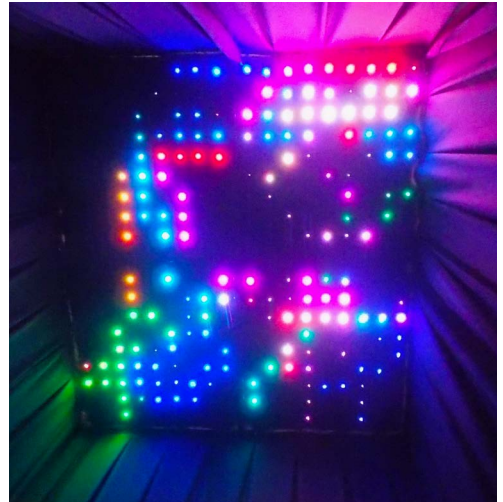

# This unique pairing has all the benefits of a SkyDeck™ wire grid system.

By adding Carl Stahl®'s unique X-LED puck to the cross points of SkyDeck™ wires, your grid becomes its own light show. From displaying images as if it were a TV to custom lighting effects, each puck is capable of being individually controlled, resulting in an amazing and captivating experience for your audience.

**Carl Stahl® X-LED pucks are designed with foot traffic in mind. Just like SkyDeck™ grids, they are capable of withstanding the rigor of riggers.**

Transform arenas, concerts, and sporting events into an immersive and unforgettable experience.

For dark rides, add effects that will leave guests breathless, and for stages, take technical effects to the next level for a new-age performance.

Auditorium house lights take on a new form and flexibility.

# Do you see the possibilities SkyDots™ brings to your venue?

Take advantage of the benefits of SkyDeck™. Walkable surface allows for safe and efficient overhead access.

Each X-LED puck is individually programmable. This allows for infinite design possibilities.