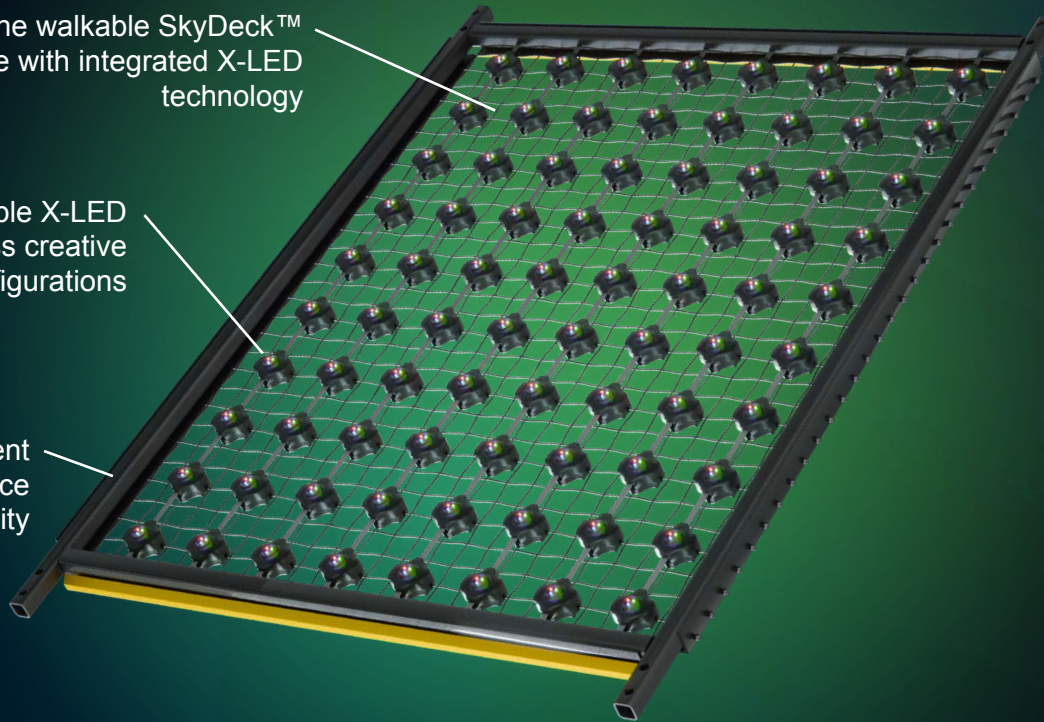

THE LATEST IN SAFETY AND DESIGN

*Skydeck™ And Carl Stahl® Have Teamed Up To Provide
The Newest Technology For Overhead Safety And Optics.*

Combines the walkable SkyDeck™
surface with integrated X-LED
technology

Individually programmable X-LED
pucks enable limitless creative
configurations

Ensures safe and efficient
overhead access for maintenance
and design flexibility

WHY SKYDOTS?

- Transform ceilings into dynamic, event-specific lighting displays that produce dazzling animations bringing your venue to life
- Create new revenue streams by using X-LEDs for customizable digital signage and advertising
- Enhance dark rides with breathtaking effects and elevate stage productions with cutting-edge visual technology.

* Image for illustration only. SkyDots™ are installed below the walkable grid surface.

By adding Carl Stahl®'s unique X-LED puck to the cross points of SkyDeck™ wires, your grid becomes its own light show. From displaying images as if it were a TV to custom lighting effects, each puck is capable of being individually controlled, resulting in an immersive and captivating experience for your audience.